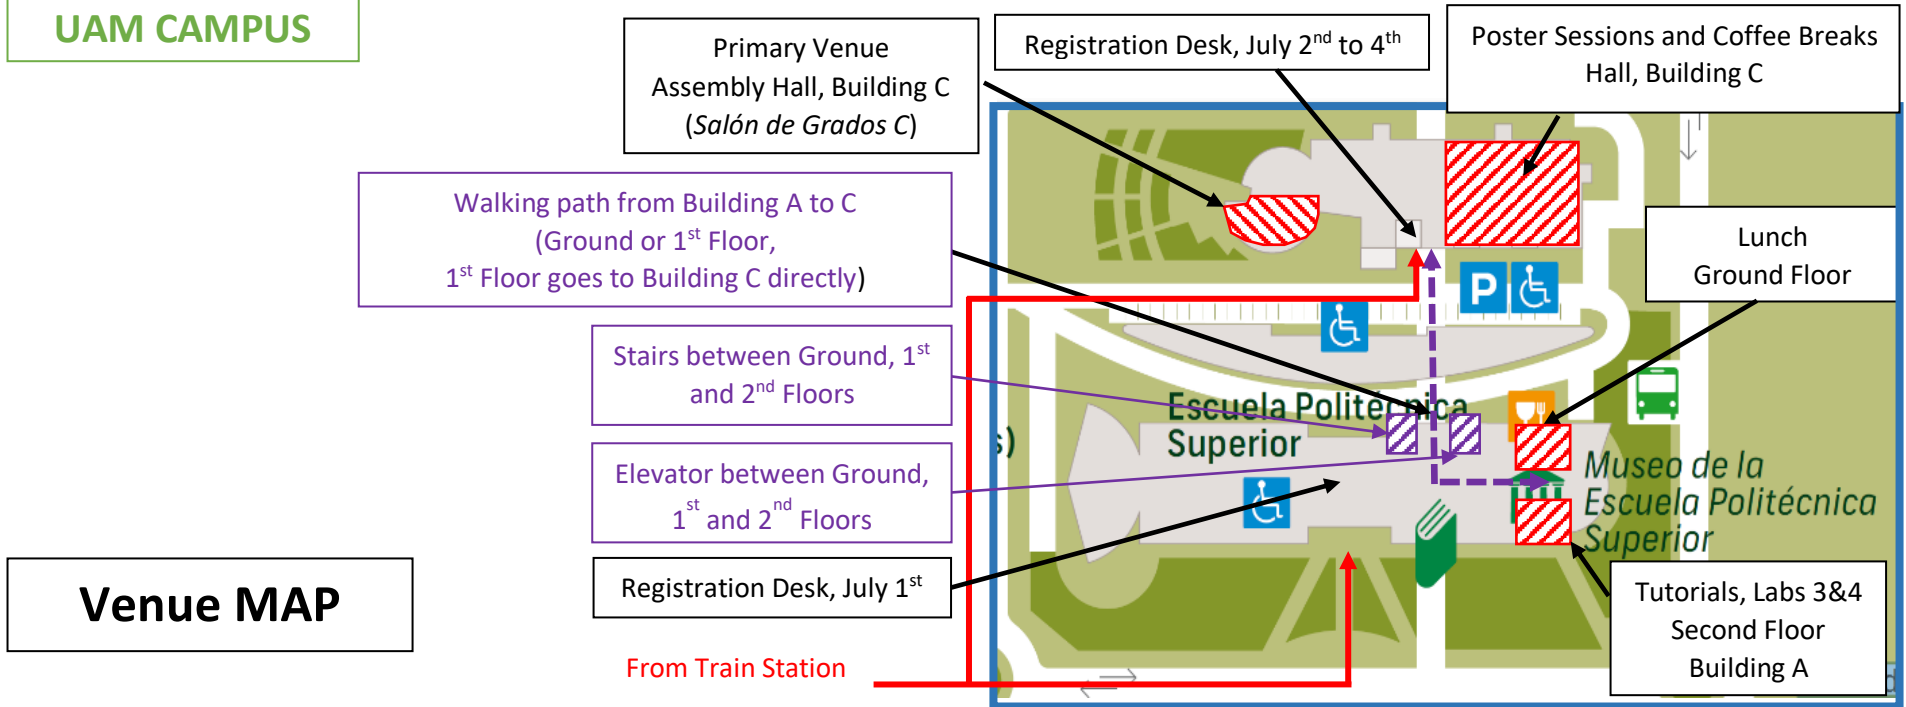

UAM CAMPUS

Venue MAP

Train Station
C-4 Line
Stop: Cantoblanco

IbPRIA19 Venue: EPS

To Technical Sessions

To Tutorials & Lunch

Primary Venue
Assembly Hall, Building C
(Salón de Grados C)

Registration Desk, July 2nd to 4th

Poster Sessions and Coffee Breaks
Hall, Building C

Walking path from Building A to C
(Ground or 1st Floor,
1st Floor goes to Building C directly)

Lunch
Ground Floor

Stairs between Ground, 1st
and 2nd Floors

Elevator between Ground,
1st and 2nd Floors

Registration Desk, July 1st

From Train Station

Tutorials, Labs 3&4
Second Floor
Building A